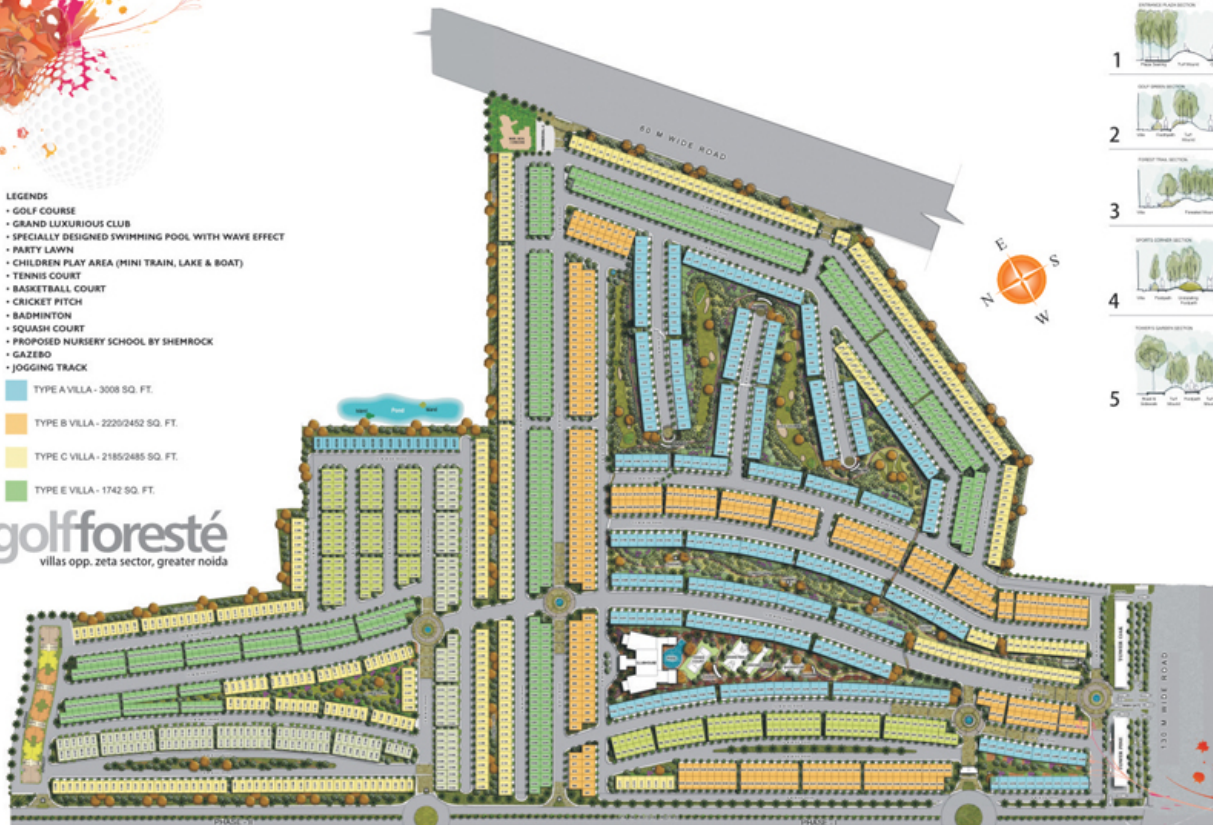

LEGENDS

- GOLF COURSE
- GRAND LUXURIOUS CLUB
- SPECIALLY DESIGNED SWIMMING POOL WITH WAVE EFFECT
- PARTY LAWN
- CHILDREN PLAY AREA (MINI TRAIN, LAKE & BOAT)
- TENNIS COURT
- BASKETBALL COURT
- CRICKET PITCH
- BADMINTON
- SQUASH COURT
- PROPOSED NURSERY SCHOOL BY SHEKROCK
- GAZEBO
- JOGGING TRACK

TYPE A VILLA - 3008 SQ. FT.

TYPE B VILLA - 2229/2452 SQ. FT.

TYPE C VILLA - 2185/2485 SQ. FT.

TYPE E VILLA - 1742 SQ. FT.

golfforesté
villas opp. zeta sector, greater noida

LANDSCAPE SECTION